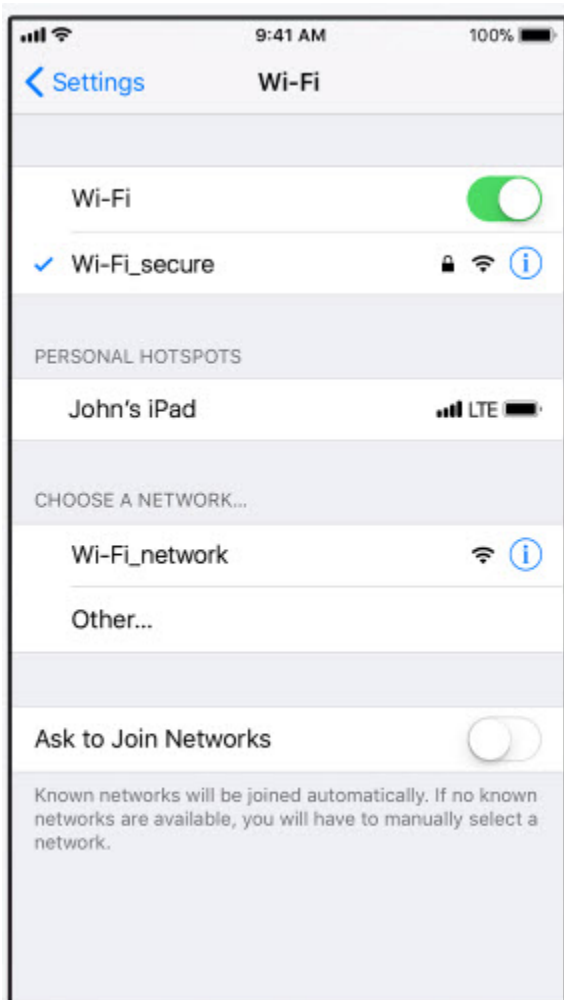

IPHONE AND OTHER IDEVICES

Click on the **Settings** icon.

Click on **Wi-Fi**.

Click to select **Drury**.

Enter your **Drury username and password** and click **Join**.

Click **Trust** on the Certificate prompt.

You should be connected to the Drury wireless network.