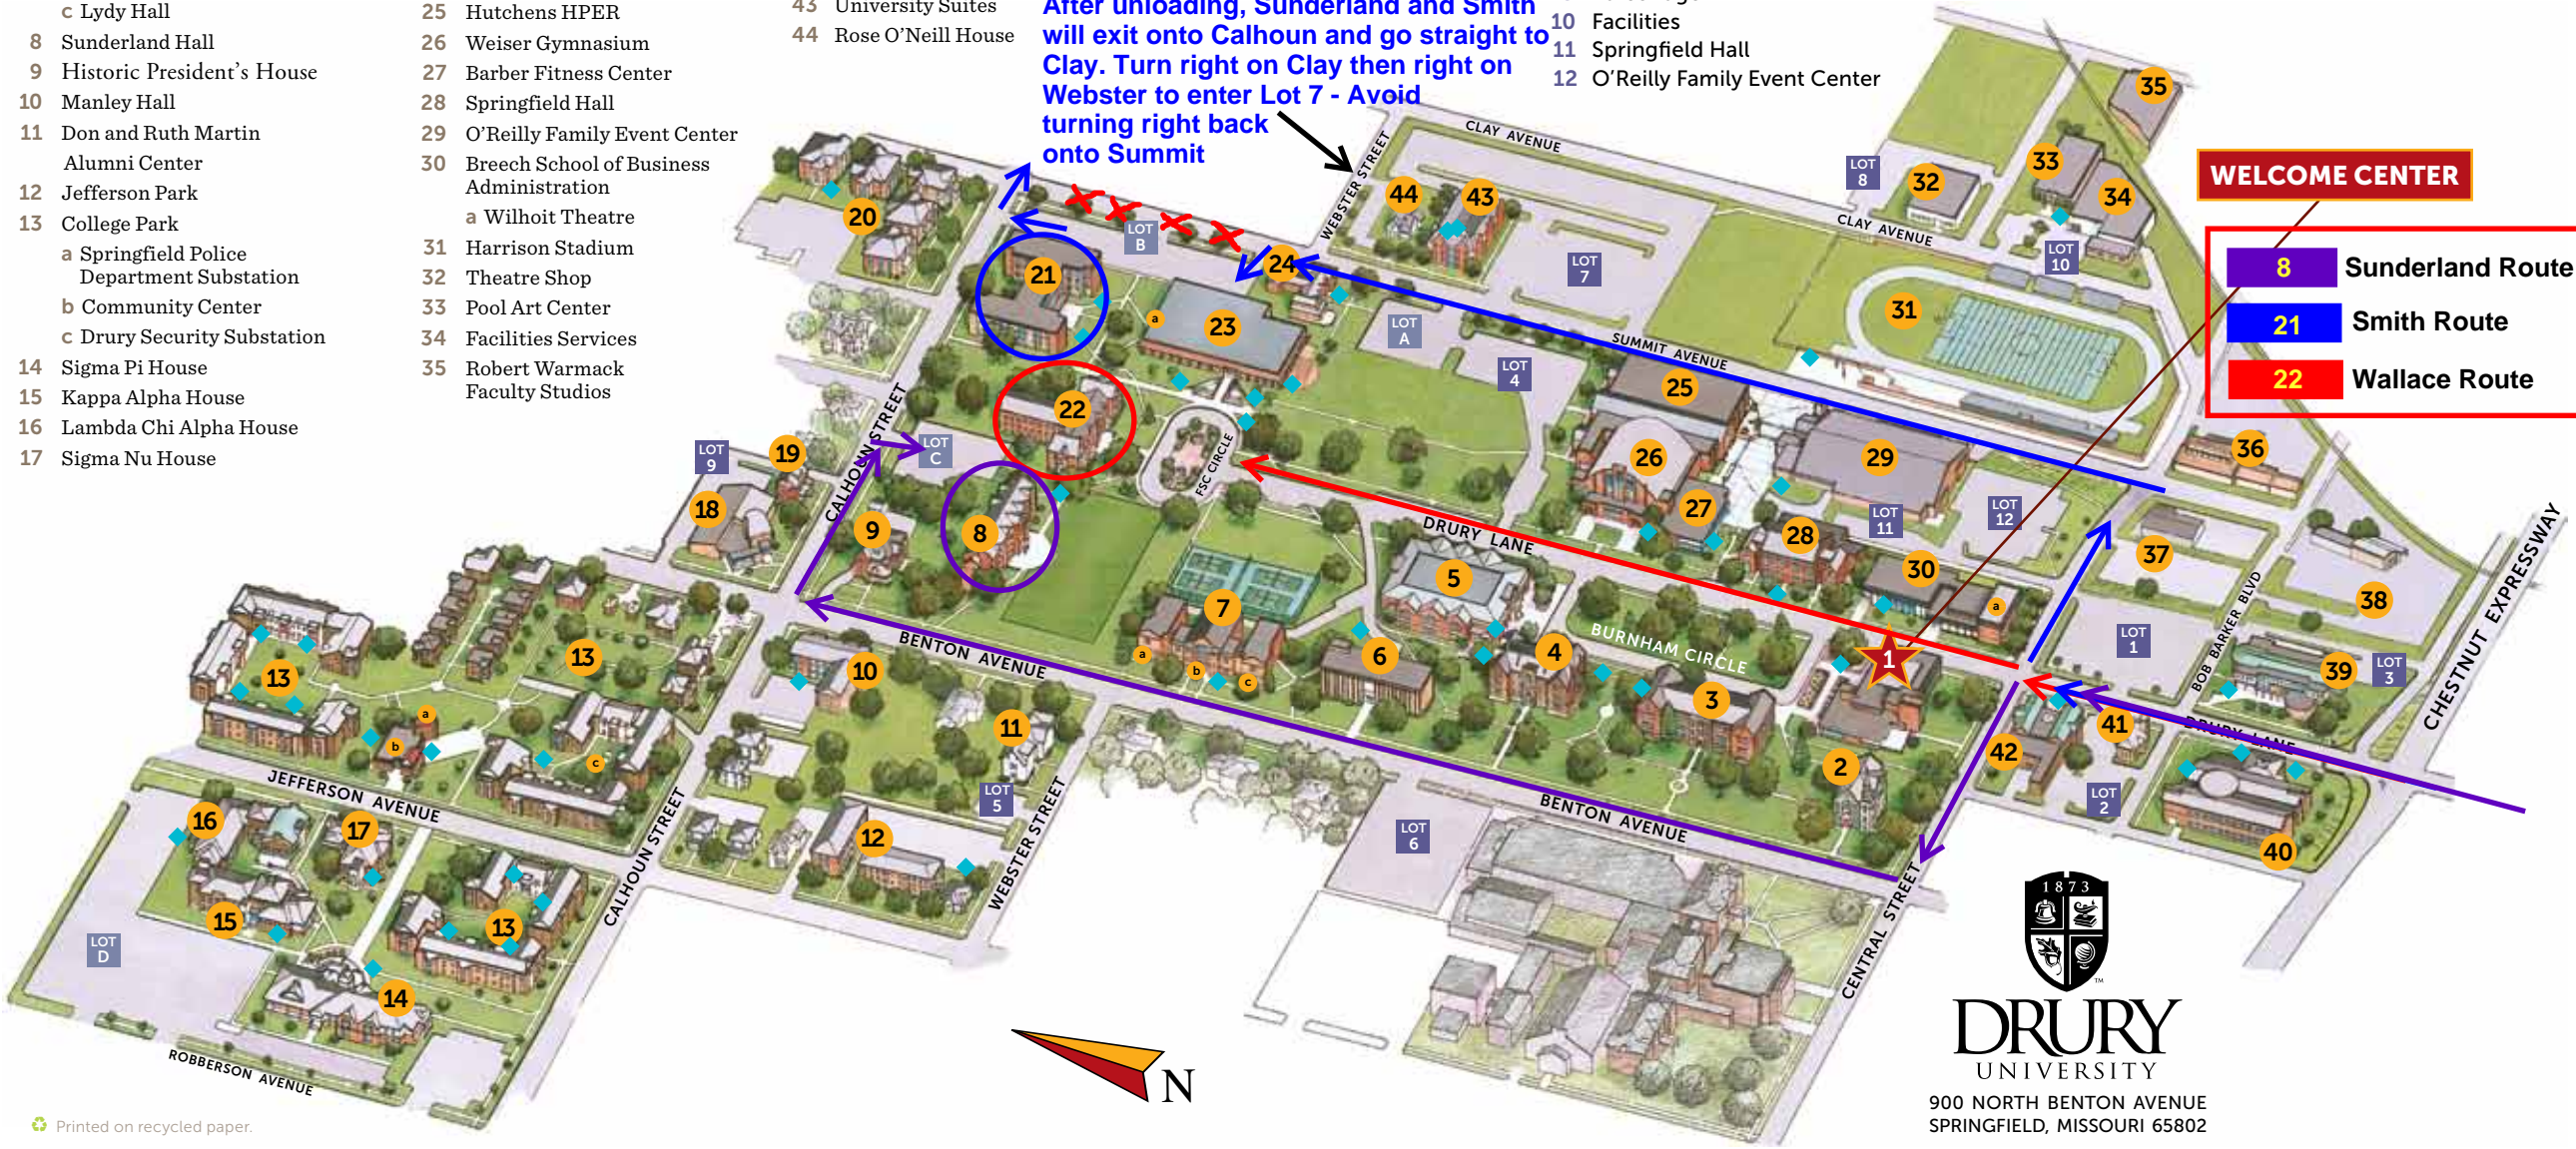

1 Bay Hall / Welcome Center

Other buildings

- 2 Stone Chapel
- 3 Burnham Hall
- 4 Pearsons Hall
- 5 F.W. Olin Library
- 6 Lay Hall
- 7 Mabee Performing Arts Center:
 - a O'Bannon Music Center
 - b Clara Thompson Hall
 - c Lydy Hall
- 8 Sunderland Hall
- 9 Historic President's House
- 10 Manley Hall
- 11 Don and Ruth Martin Alumni Center
- 12 Jefferson Park
- 13 College Park
 - a Springfield Police Department Substation
 - b Community Center
 - c Drury Security Substation
- 14 Sigma Pi House
- 15 Kappa Alpha House
- 16 Lambda Chi Alpha House
- 17 Sigma Nu House
- 18 Congregational Hall
- 19 The Parsonage, Honors House
- 20 Summit Park
- 21 Smith Hall
- 22 Wallace Hall
- 23 Findlay Student Center
 - a D.Cycle entrance
- 24 Freeman Panhellenic Hall
- 25 Hutchens HPER
- 26 Weiser Gymnasium
- 27 Barber Fitness Center
- 28 Springfield Hall
- 29 O'Reilly Family Event Center
- 30 Breech School of Business Administration
 - a Wilhoit Theatre
- 31 Harrison Stadium
- 32 Theatre Shop
- 33 Pool Art Center
- 34 Facilities Services
- 35 Robert Warmack Faculty Studios

Residential Parking

- A Freeman
- B Smith
- C Wallace
- D College Park

Bike racks

Non-Residential Parking

- 1 Central
- 2 Shewmaker
- 3 Hammons
- 4 HPER
- 5 Webster
- 6 Benton
- 7 Summit
- 8 Clay
- 9 Parsonage
- 10 Facilities
- 11 Springfield Hall
- 12 O'Reilly Family Event Center

Visitor parking

Visitor parking is available on Drury Lane and Burnham Circle. Visitor permits are available at:
 Admission Office (Bay Hall)
 Security sub-station (College Park)
 Security Office (Findlay Student Center)
 Without a valid visitor permit you are limited to 30 minutes of parking.

After unloading, Sunderland and Smith will exit onto Calhoun and go straight to Clay. Turn right on Clay then right on Webster to enter Lot 7 - Avoid turning right back onto Summit

WELCOME CENTER

- 8 Sunderland Route**
- 21 Smith Route**
- 22 Wallace Route**