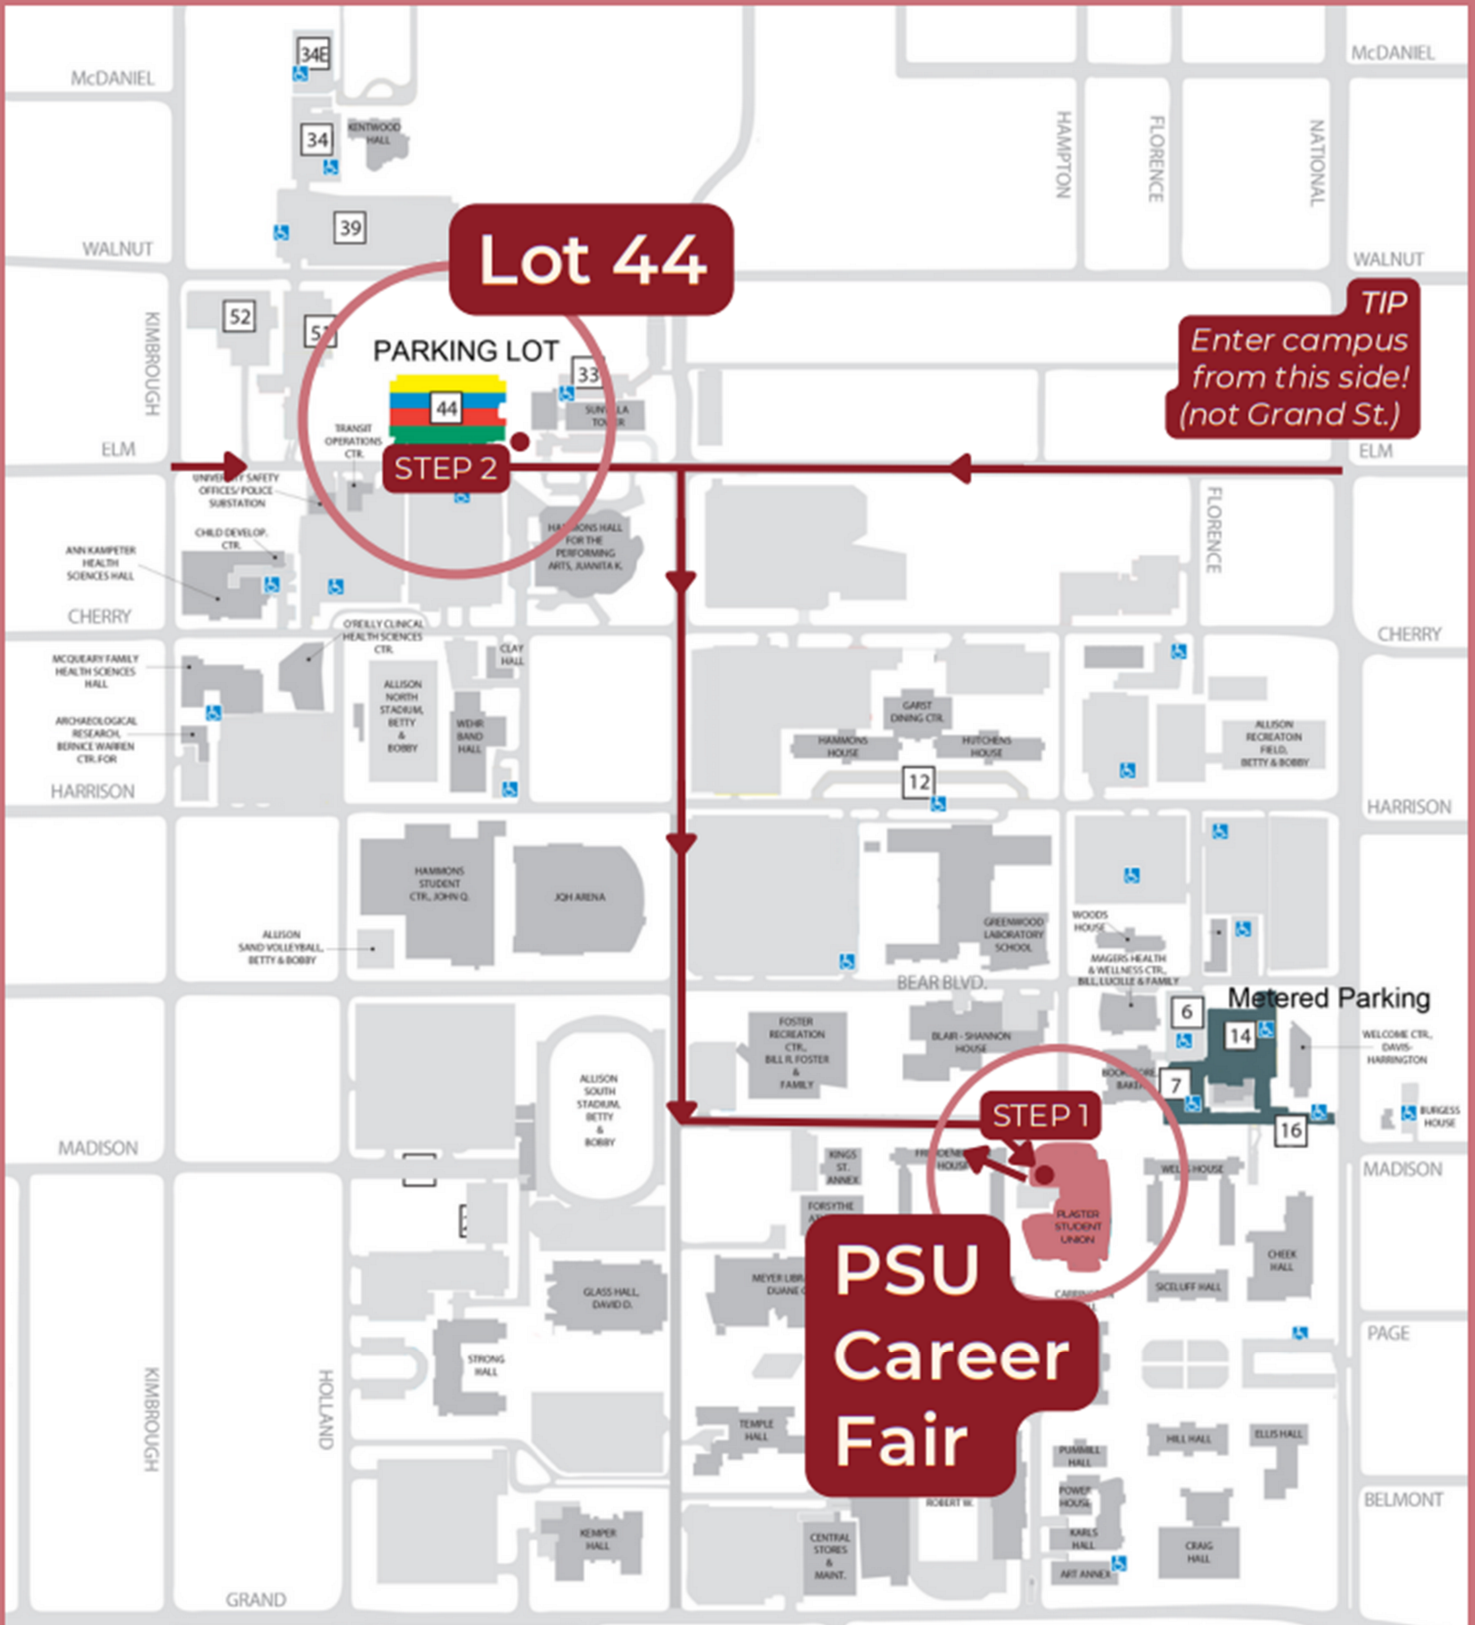

# CAMPUS PARKING MAP

**Lot 44**

PARKING LOT

**STEP 2**

**TIP**  
Enter campus  
from this side!  
(not Grand St.)

**STEP 1**

**PSU  
Career  
Fair**

Metered Parking

 Route