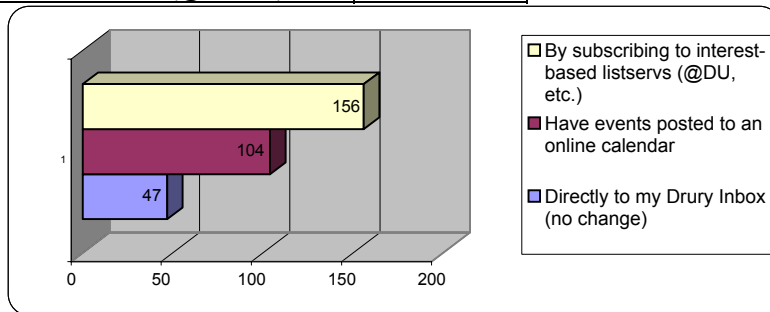

22b) The best way to receive e-mails for those who answered "Too Much" on question 21:

	Response Total
Directly to my Drury Inbox (no change)	47
Have events posted to an online calendar	104
By subscribing to interest-based listservs (@DU, etc.)	156