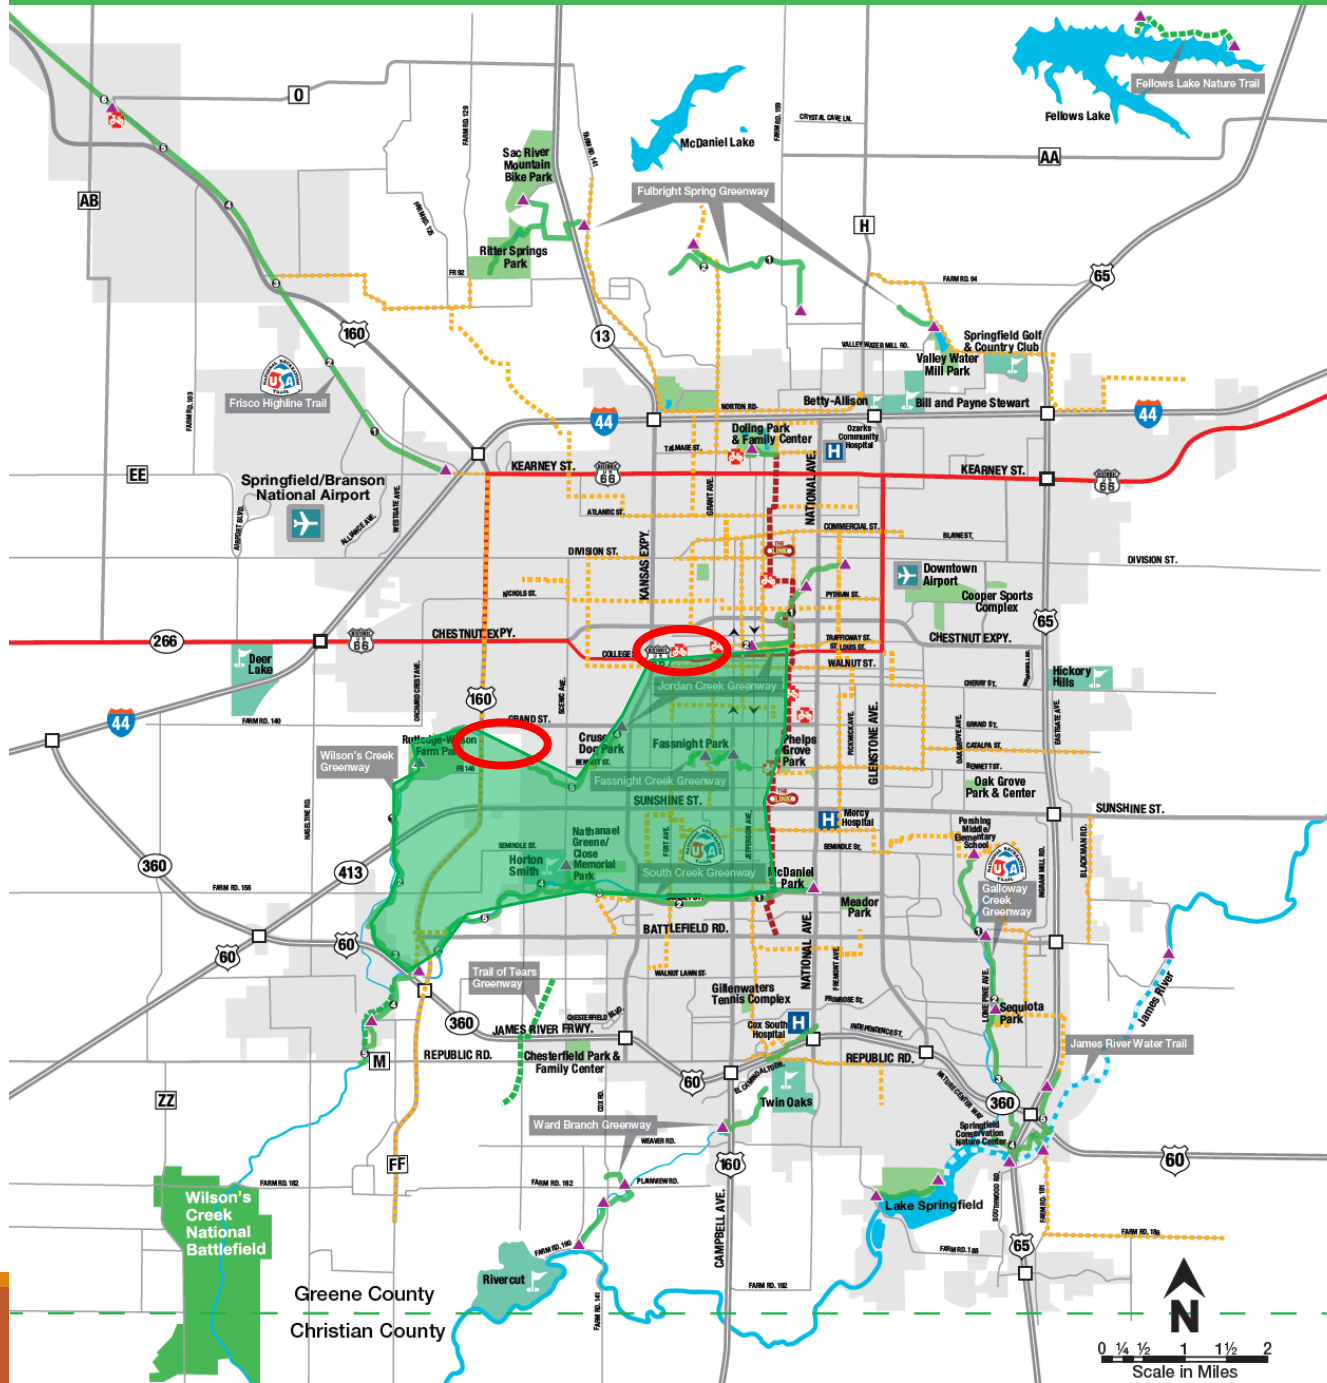

Renew Jordan Creek Visioning

Springfield's Greenway Trails & Bike Route Network

Urban Trail Loop

- Downtown
- **Kansas Expressway Underpass**
- Kruse Dog Park
- Ewing Park
- **West Bypass Connection**
- Rutledge Wilson
- South Creek Greenway
- Nathaniel Green Park
- McDaniel Park
- The LINK
- Phelps Grove
- MSU Campus