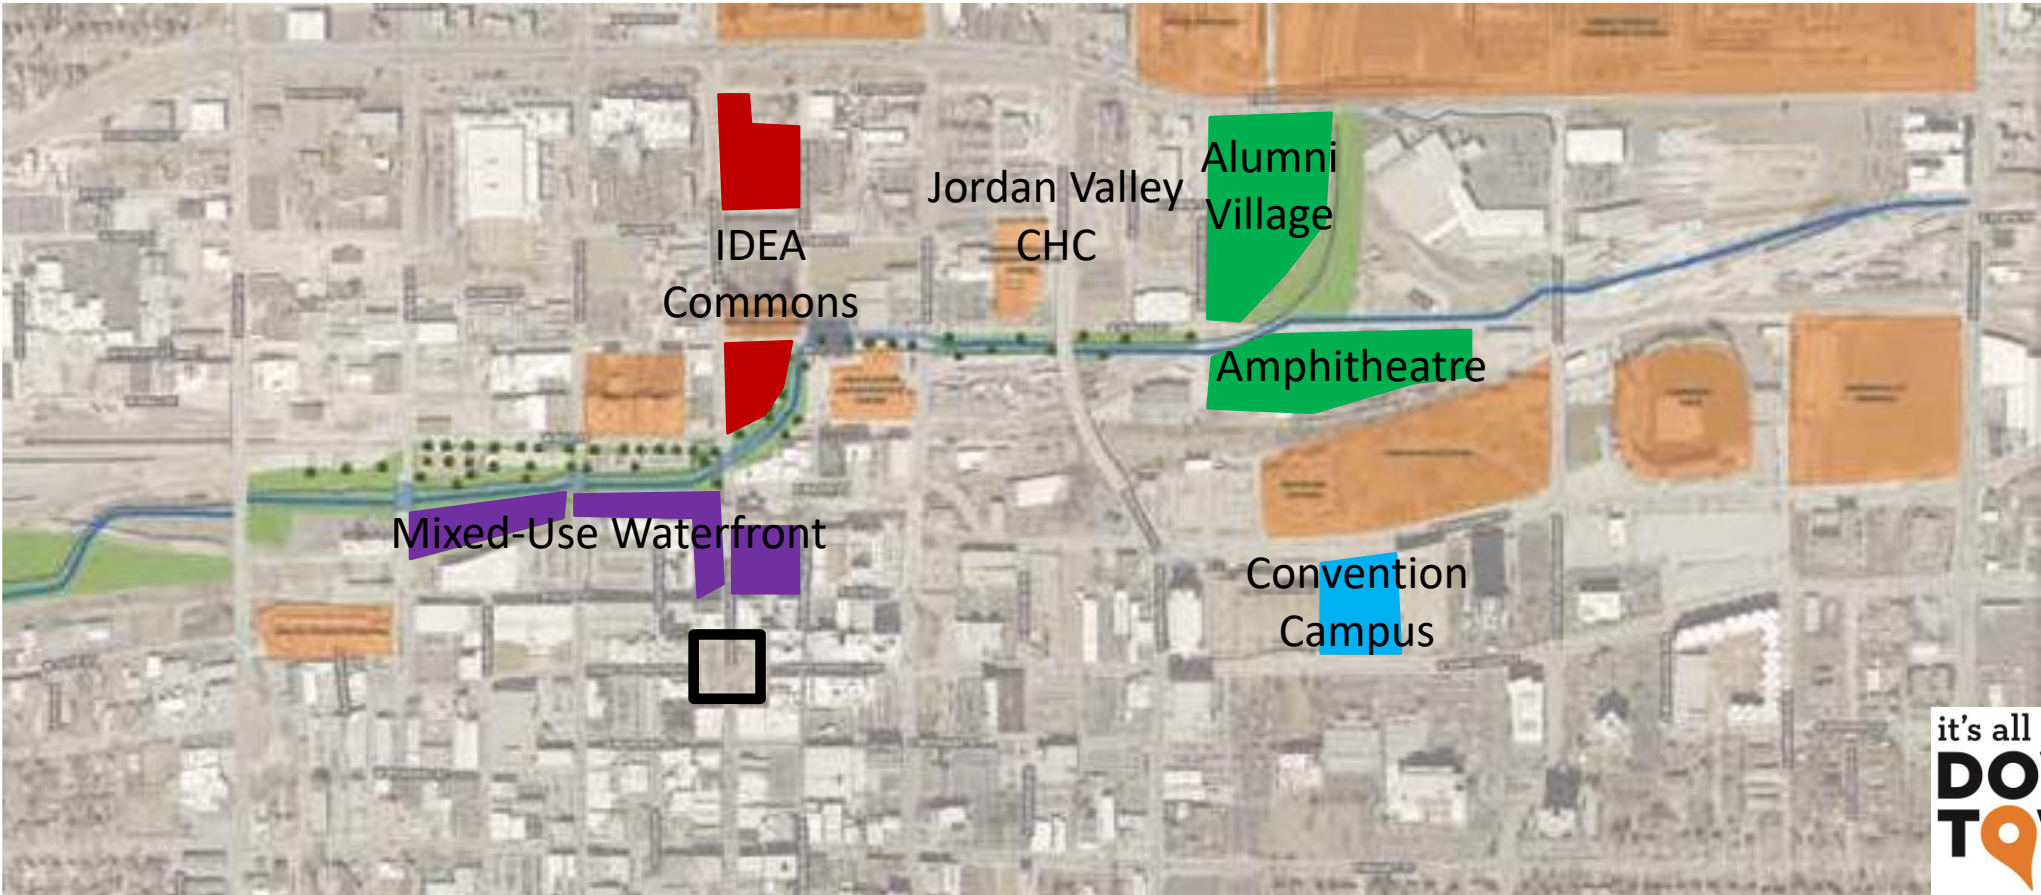

Renew Jordan Creek Visioning

Springfield's Greenway Trails & Bike Route Network

Urban Trail Loop

- Downtown
- **Kansas Expressway Underpass**
- Kruse Dog Park
- Ewing Park
- **West Bypass Connection**
- Rutledge Wilson
- South Creek Greenway
- Nathaniel Green Park
- McDaniel Park
- The LINK
- Phelps Grove
- MSU Campus